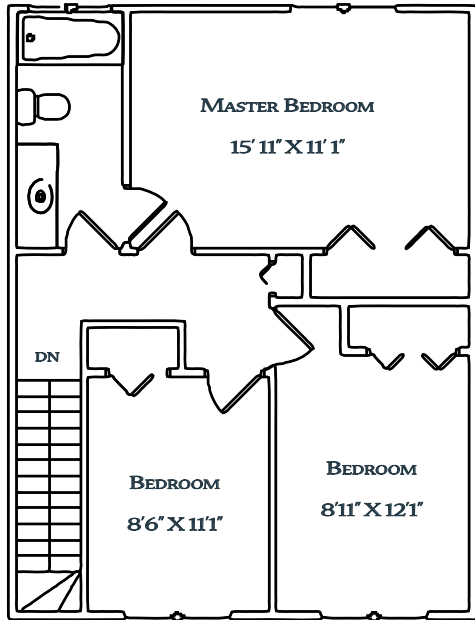

605 Nova Street

Nanaimo, BC

April 28, 2018

UPPER FLOOR

MAIN FLOOR

SQUARE FOOTAGE

UPPER FINISHED: 639

MAIN FINISHED: 661