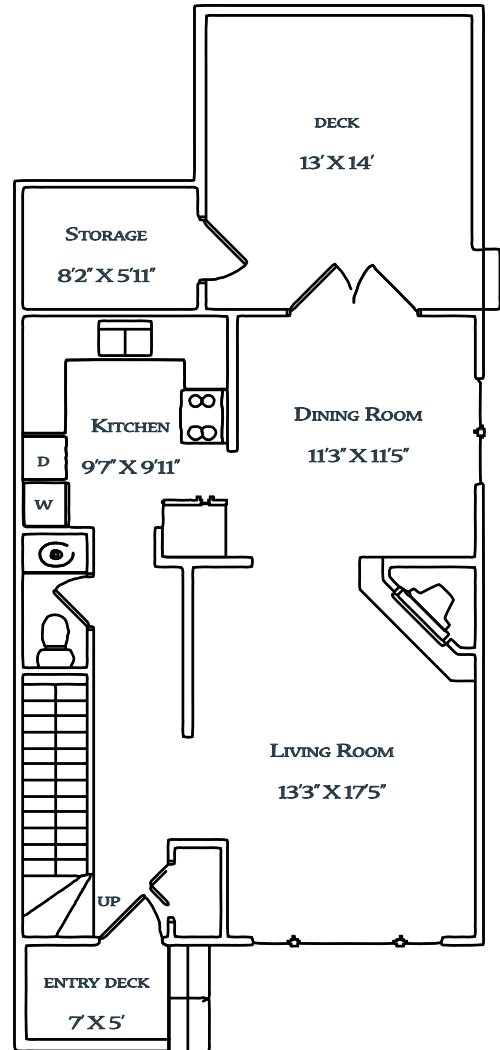

605 Nova Street

Nanaimo, BC

April 28, 2018

UPPER FLOOR

MAIN FLOOR

SQUARE FOOTAGE

UPPER FINISHED: 639

MAIN FINISHED: 661